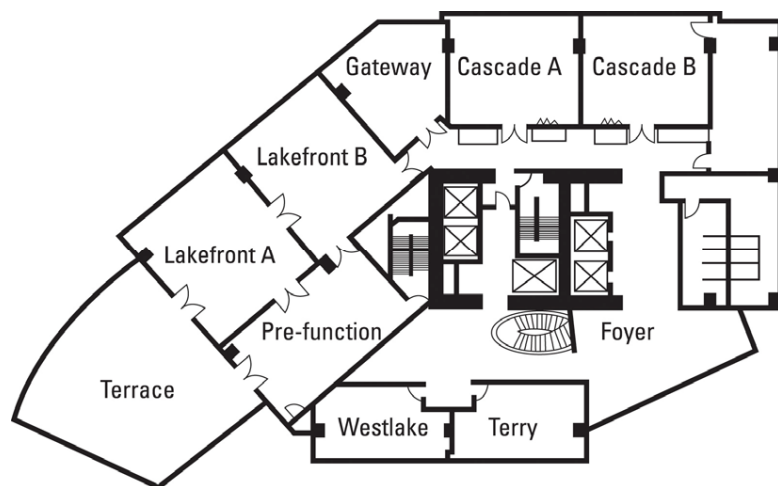

meeting/event room specifications

2nd floor meeting space

pacific lounge (lobby level)

Room	Area (ft ²)	Ceiling (ft)	Classroom	Banquet	Cocktail	Boardroom	U-shape	Theatre
Cascade	1248	11	42	100	120	48	36	130
Gateway	480	11	18	30	40	20	15	30
Lakefront	1674	11	99	140	200	48	51	300
Terry	384	11	24	30	30	20	15	30
The Terrace	925	NA	NA	60	80	NA	NA	60
Westlake	384	10	24	30	30	20	15	30
Pacific Lounge	3372	10	111	150	250	44	55	156